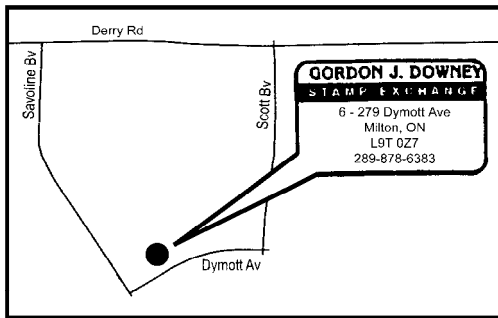

DEALER COUNTER BOOK

1988. **/o Much BR. Colony
C.V $1337. Est$300

NEW ZEALAND - LOT

1989. ** 600 , 102 cards with duplicates
marked cat. value and retail
value. All the work is done.
Scott 213 to 1077, B11-B159
M N H
C.V.$1,066 Est.$300

COVERS

1990. . 100 W.W. covers & F.D.C.
cards, etc. Retail $220 Est$80

CANADA DISCOUNT POSTAGE

1991. . mint Canadian stamps.
Anything may turn up.
$26.00 face for $25.00

$53.00 face for $50.00
$100 face for $90.00
$500 face for $400
$1000 face for $800

MISCELLANEOUS-WORLD WIDE

1992. */o World-wide accumulation on
club sheets 1990-2002. Scott cat.
no's used.
Value $1,103.95 Est.$275

PACKETS - 6 OZ.

1993. . Canada-On paper
close cut Net$8.95

1994. . World Wide, close cut
very fine Net.$9.95

CATALOGUES

1998. . 2010 Scott Catalogue Net$80.00
1999. . 2010 Unitrade Catalogue
Specialized of Canadian
stamps Net$38.00

MISCELLANEOUS

2000. . "Flexo-Grip" pages. 5 stock
sheets per package Net$6.95
2001. . Fasto stamp hinges
1000 per pkg.
Made In Germany Net$3.95

MIXTURES

CANANDA MISSION MIX

1995. . 2 lbs single paper Est.$35
1996. . 2 lbs. Canada
commems. Est.$85

WORLD - WIDE

1997. . 2 lbs. Very Fine
close cut Est.$85

**GORDON J. DOWNEY
STAMP EXCHANGE**

**279 DYMOTT AVENUE
MILTON, ONTARIO L9T 0Z7**

**Ontario residents please add prevailing
Sales tax.**

Canadian residents please add prevailing G.S.T.

We are now open Fridays 5-9 P.M. and Saturdays 11-3 P.M.

And you are cordially invited to our EXCHANGE CLUB SALE